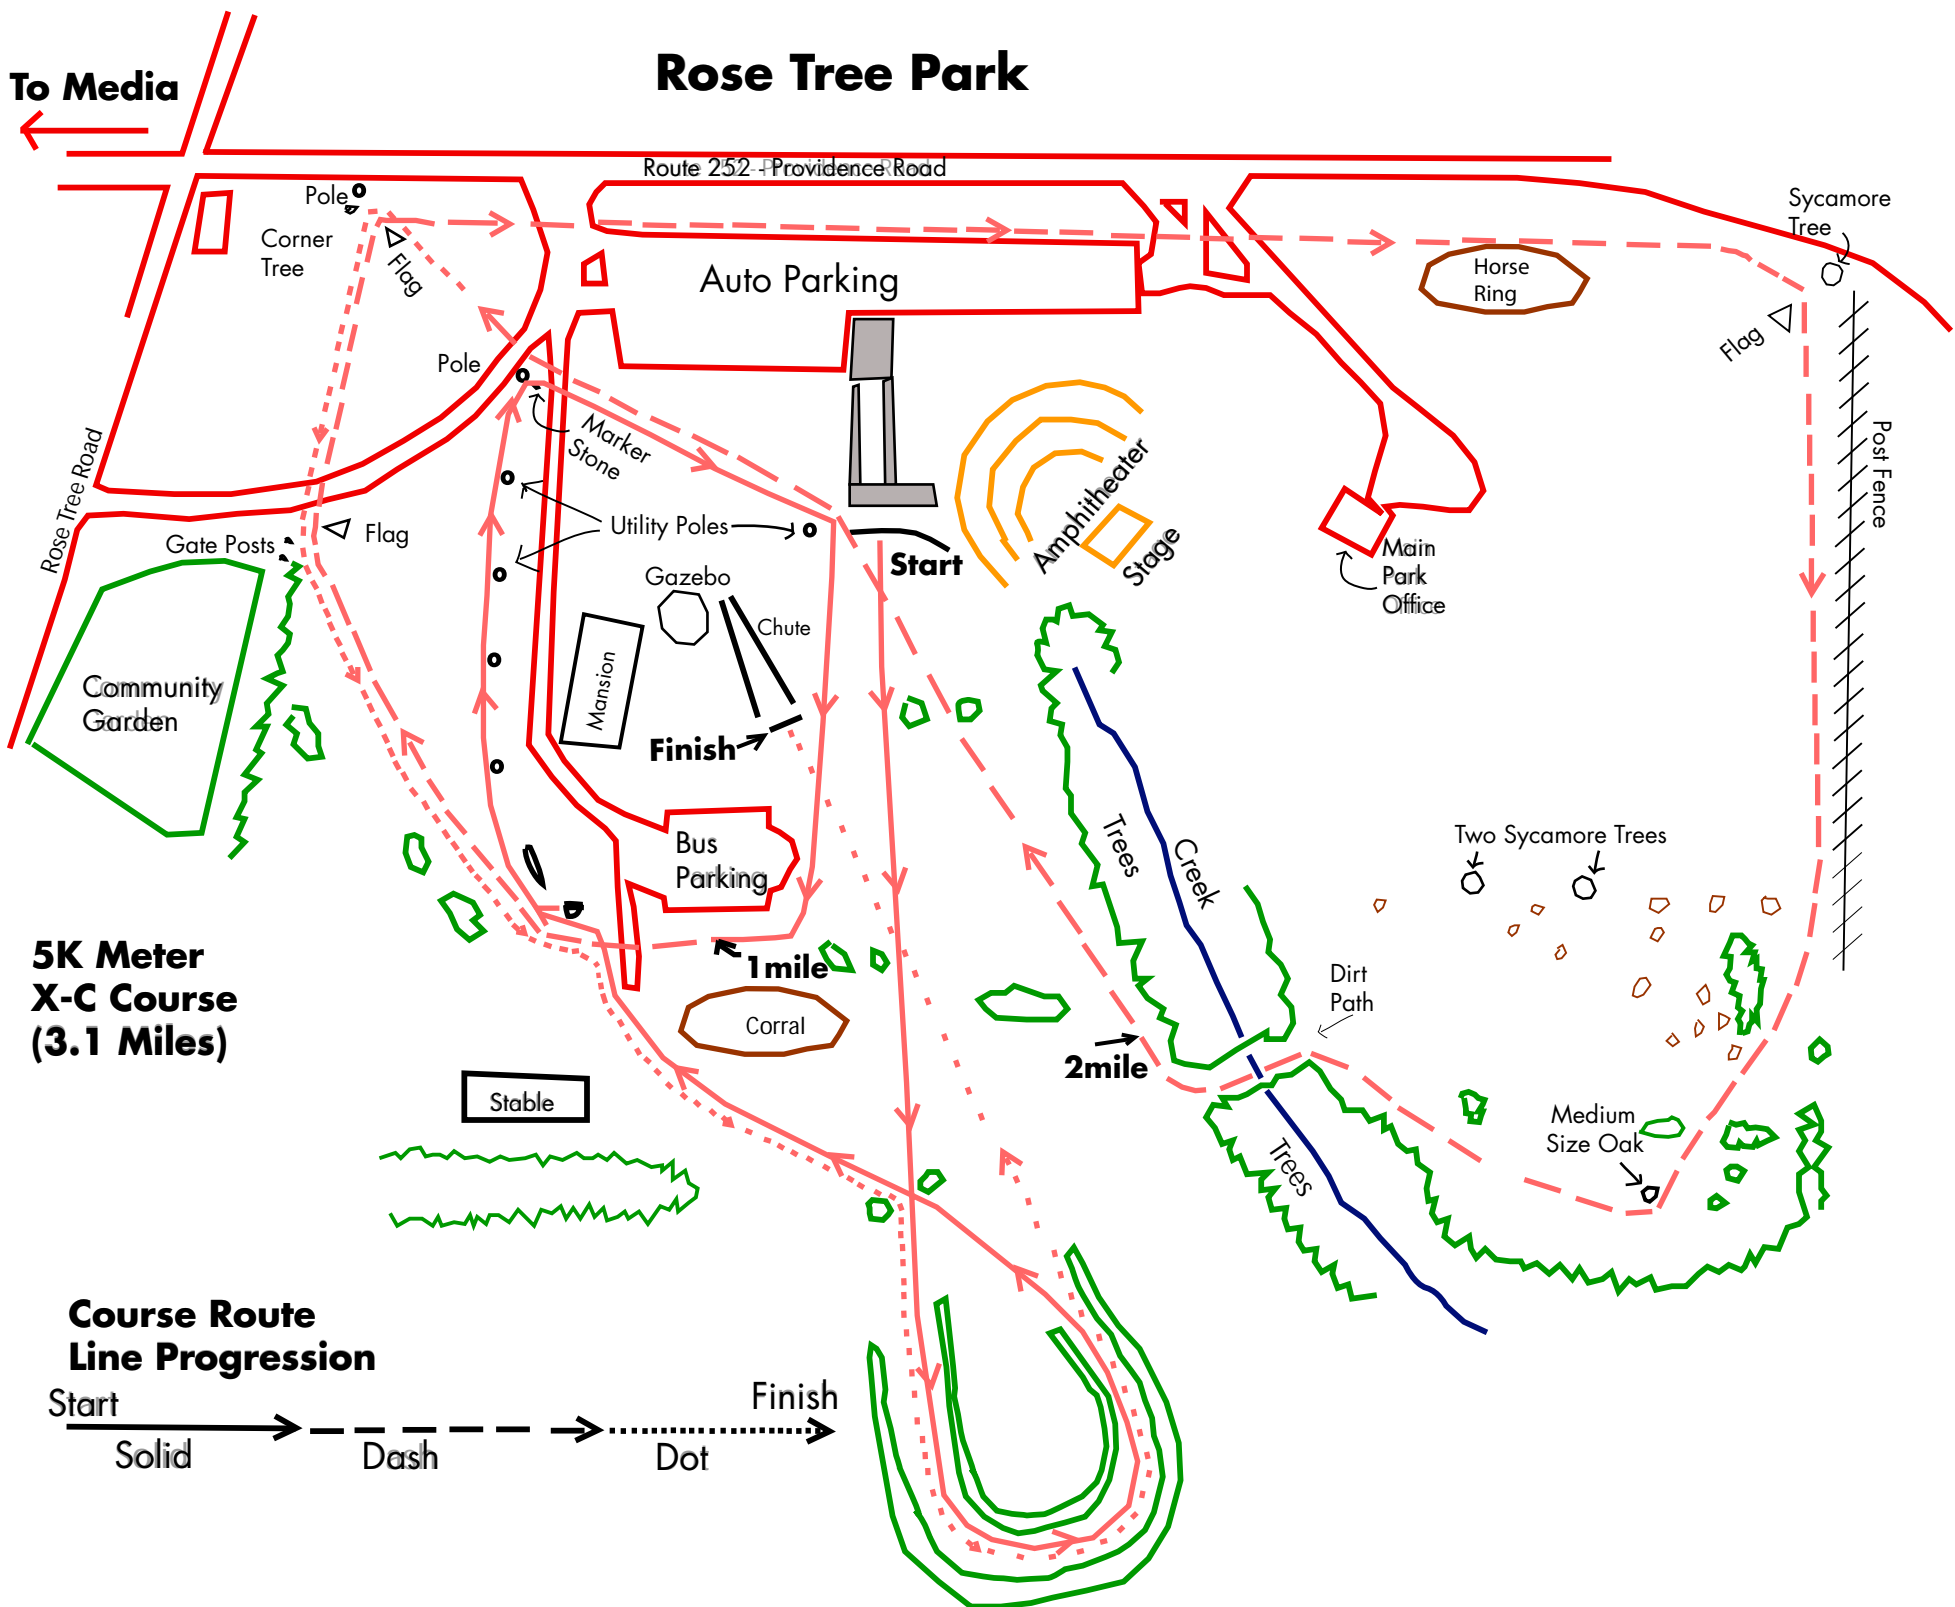

# Rose Tree Park

To Media

**5K Meter  
X-C Course  
(3.1 Miles)**

**Course Route  
Line Progression**